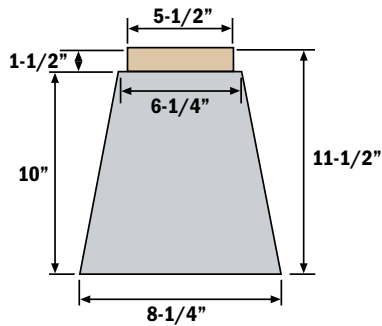

Wood Cap Piers

SKU	Description	Quantity
041133	10" Wood Cap Pier	90 Pcs./Pallet

10" Wood Cap Pier