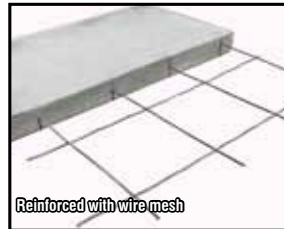

SKU	Description	Quantity	Pallet Deposit
040933	18" x 24" Stepping Stone – Gray	40/Pallet	\$14.00
040936	18" x 24" Stepping Stone – Red	40/Pallet	\$14.00

GRAY COLOR SHOWN

Hand Troweled Stepping Stone

SKU	Description	Quantity	Pallet Deposit
042339	24" x 24" Hand Trowel Stepping Stone	20/Pallet	\$14.00
042342	30" x 30" Hand Trowel Stepping Stone	10/Pallet	\$14.00
042345	36" x 36" Hand Trowel Stepping Stone	5/Pallet	\$14.00

- For use in light/pedestrian traffic areas
- Not vehicle traffic grade

Reinforced with wire mesh

Scallop Edging

SKU	Description	Quantity	Pallet Deposit
040703	24" Scallop Edging – Gray	144/Pallet	\$14.00
040706	24" Scallop Edging – Red	144/Pallet	\$14.00