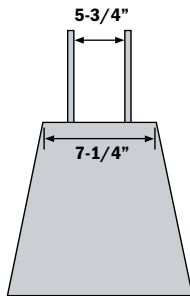

6" Strap Pier