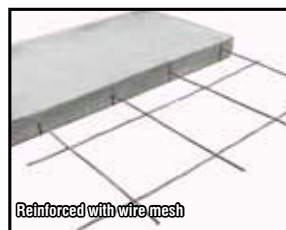

Stepping Stone

SKU	Description	Quantity	Pallet Deposit
040933	18" x 24" Stepping Stone – Gray	40/Pallet	$14.00
040936	18" x 24" Stepping Stone – Red	40/Pallet	$14.00

Hand Troweled Stepping Stone

SKU	Description	Quantity	Pallet Deposit
042339	24" x 24" Hand Trowel Stepping Stone	20/Pallet	$14.00
042342	30" x 30" Hand Trowel Stepping Stone	20/Pallet	$14.00
042345	36" x 36" Hand Trowel Stepping Stone	20/Pallet	$14.00

- For use in light/pedestrian traffic areas
- Hand troweled to a smooth finish
- Not vehicle traffic grade