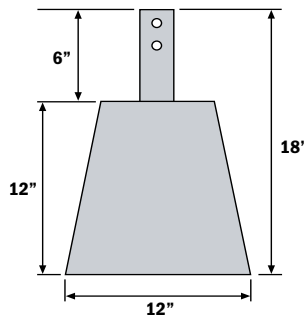

6" Strap Pier