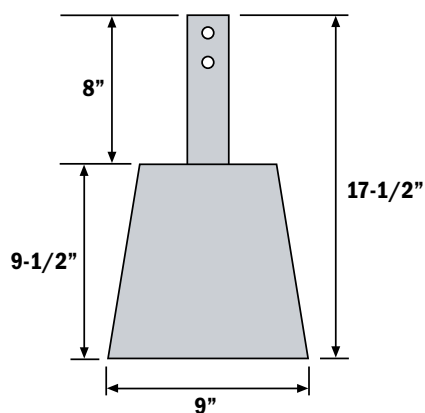

4" Strap Pier