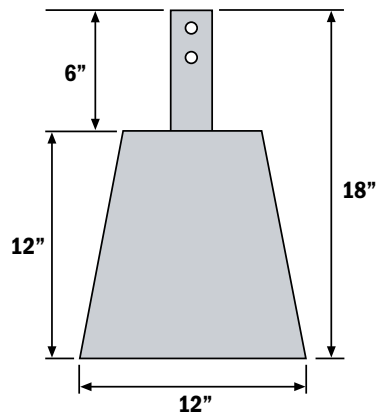

Strap Piers

SKU	Description	Quantity
041142	4" Strap Pier	38 Pcs./Pallet
041148	6" Strap Pier	20 Pcs./Pallet

- Manufactured using a 3000 psi mix
- 4" Strap pier is designed to hold a 4x4
- 6" Strap pier is designed to hold a 6x6
- Strap has nail and bolt holes to attach to a wood post

6" Strap Pier