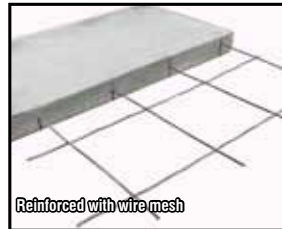

SKU	Description	Quantity	Pallet Deposit
040933	18" x 24" Stepping Stone – Gray	40/Pallet	\$14.00
040936	18" x 24" Stepping Stone – Red	40/Pallet	\$14.00

GRAY COLOR SHOWN

Hand Troweled Stepping Stone

SKU	Description	Quantity	Pallet Deposit
042339	24" x 24" Hand Trowel Stepping Stone	20/Pallet	\$14.00
042342	30" x 30" Hand Trowel Stepping Stone	10/Pallet	\$14.00
042345	36" x 36" Hand Trowel Stepping Stone	5/Pallet	\$14.00

- For use in light/pedestrian traffic areas
- Not vehicle traffic grade

Reinforced with wire mesh

Scallop Edging

SKU	Description	Quantity	Pallet Deposit
040703	24" Scallop Edging – Gray	144/Pallet	\$14.00
040706	24" Scallop Edging – Red	144/Pallet	\$14.00