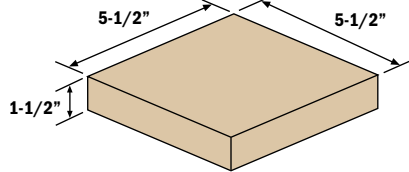

- Manufactured using a 3000 psi concrete mix
- Check local building codes for acceptable uses

The wood block is glued to the top of the pier block.

Strap Piers

SKU	Description	Quantity
041142	4" Strap Pier	38 Pcs./Pallet
041148	6" Strap Pier	20 Pcs./Pallet

- Manufactured using a 3000 psi concrete
- 4" Strap pier is designed to hold a 4x4
- 6" Strap pier is designed to hold a 6x6
- Strap has nail and bolt holes to attach to a wood post