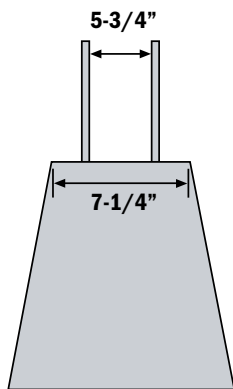

SKU	Description	Quantity	Pallet Deposit
042360	24" Splash Block	60 Pcs./Pallet	\$14.00
042363	30" Splash Block	30 Pcs./Pallet	\$14.00

- Channels downspout water away from the house
- Splash block is 11" wide

Umbrella Stand

SKU	Description	Quantity	Pallet Deposit
042366	Umbrella Stand	12 Pcs./Pallet	\$14.00

- Heavy 38 lbs. Weight
- Thumb screw included
- Umbrella stand pipe has internal dimensions of 2" x 8"
- Stand will accept umbrellas with poles of up to 2" in diameter

Strap Piers

SKU	Description	Quantity
041142	4" Strap Pier	38 Pcs./Pallet
041148	6" Strap Pier	20 Pcs./Pallet

- Manufactured using a 3000 psi mix
- 4" Strap pier is designed to hold a 4x4
- 6" Strap pier is designed to hold a 6x6
- Strap has nail and bolt holes to attach to a wood post