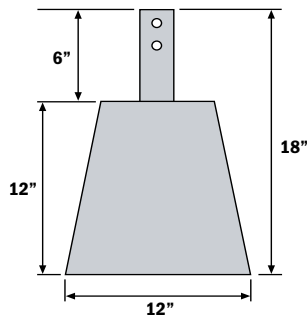

6" Strap Pier