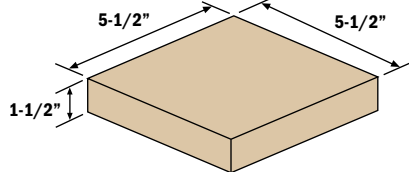

- Manufactured using a 3000 psi concrete mix
- Check local building codes for acceptable uses

The wood block is glued to the top of the pier block.

Strap Piers

SKU	Description	Quantity
041142	4" Strap Pier	38 Pcs./Pallet
041148	6" Strap Pier	20 Pcs./Pallet

- Manufactured using a 3000 psi concrete
- 4" Strap pier is designed to hold a 4x4
- 6" Strap pier is designed to hold a 6x6
- Strap has nail and bolt holes to attach to a wood post