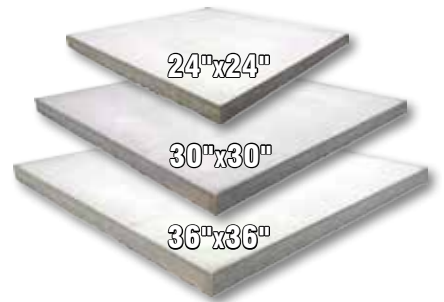

RED COLOR SHOWN

Hexagon Stepping Stone

SKU	Description	Quantity	Pallet Deposit
040909	12" Stepping Stone – Gray	120/Pallet	\$14.00
040912	12" Stepping Stone – Red	120/Pallet	\$14.00

GRAY COLOR SHOWN

Stepping Stone

SKU	Description	Quantity	Pallet Deposit
040933	18" x 24" Stepping Stone – Gray	40/Pallet	\$14.00
040936	18" x 24" Stepping Stone – Red	40/Pallet	\$14.00

GRAY COLOR SHOWN

Hand Troweled Stepping Stone

SKU	Description	Quantity	Pallet Deposit
042339	24" x 24" Hand Trowel Stepping Stone	20/Pallet	\$14.00
042342	30" x 30" Hand Trowel Stepping Stone	10/Pallet	\$14.00
042345	36" x 36" Hand Trowel Stepping Stone	5/Pallet	\$14.00

- For use in light/pedestrian traffic areas
- Not vehicle traffic grade

Reinforced with wire mesh

Scallop Edging

SKU	Description	Quantity	Pallet Deposit
040703	24" Scallop Edging – Gray	144/Pallet	\$14.00
040706	24" Scallop Edging – Red	144/Pallet	\$14.00