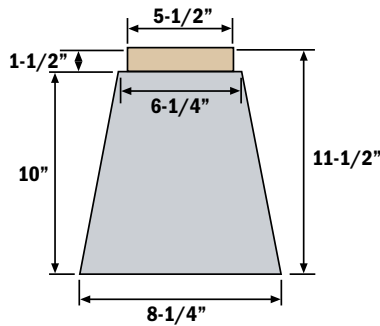

Wood Cap Piers

SKU	Description	Quantity
041133	10" Wood Cap Pier	90 Pcs./Pallet

10" Wood Cap Pier