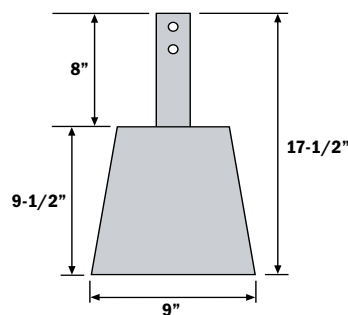

4" Strap Pier