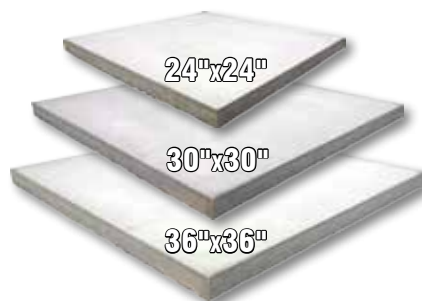

Stepping Stone

SKU	Description	Quantity	Pallet Deposit
040933	18" x 24" Stepping Stone – Gray	40/Pallet	$14.00
040936	18" x 24" Stepping Stone – Red	40/Pallet	$14.00

Hand Troweled Stepping Stone

SKU	Description	Quantity	Pallet Deposit
042339	24" x 24" Hand Trowel Stepping Stone	20/Pallet	$14.00
042342	30" x 30" Hand Trowel Stepping Stone	20/Pallet	$14.00
042345	36" x 36" Hand Trowel Stepping Stone	20/Pallet	$14.00

- For use in light/pedestrian traffic areas
- Hand troweled to a smooth finish
- Not vehicle traffic grade