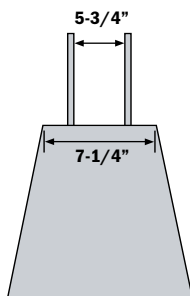

Umbrella Stand

SKU	Description	Quantity	Pallet Deposit
042366	Umbrella Stand	12 Pcs./Pallet	\$14.00

- Heavy 38 lbs. Weight
- Thumb screw included
- Umbrella stand pipe has internal dimensions of 2" x 8"
- Stand will accept umbrellas with poles of up to 2" in diameter

Strap Piers

SKU	Description	Quantity
041142	4" Strap Pier	38 Pcs./Pallet
041148	6" Strap Pier	20 Pcs./Pallet

- Manufactured using a 3000 psi concrete
- 4" Strap pier is designed to hold a 4x4
- 6" Strap pier is designed to hold a 6x6
- Strap has nail and bolt holes to attach to a wood post