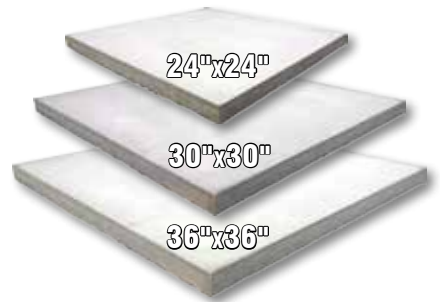

RED COLOR SHOWN

Hexagon Stepping Stone

SKU	Description	Quantity	Pallet Deposit
040909	12" Stepping Stone – Gray	120/Pallet	\$14.00
040912	12" Stepping Stone – Red	120/Pallet	\$14.00

GRAY COLOR SHOWN

Stepping Stone

SKU	Description	Quantity	Pallet Deposit
040933	18" x 24" Stepping Stone – Gray	40/Pallet	\$14.00
040936	18" x 24" Stepping Stone – Red	40/Pallet	\$14.00

GRAY COLOR SHOWN

Hand Troweled Stepping Stone

SKU	Description	Quantity	Pallet Deposit
042339	24" x 24" Hand Trowel Stepping Stone	20/Pallet	\$14.00
042342	30" x 30" Hand Trowel Stepping Stone	10/Pallet	\$14.00
042345	36" x 36" Hand Trowel Stepping Stone	5/Pallet	\$14.00

- For use in light/pedestrian traffic areas
- Not vehicle traffic grade

Reinforced with wire mesh

Scallop Edging

SKU	Description	Quantity	Pallet Deposit
040703	24" Scallop Edging – Gray	144/Pallet	\$14.00
040706	24" Scallop Edging – Red	144/Pallet	\$14.00