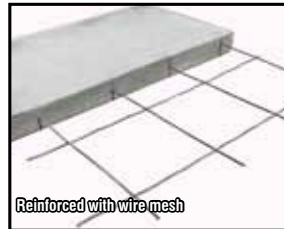

Stepping Stone

SKU	Description	Quantity	Pallet Deposit
040933	18" x 24" Stepping Stone – Gray	40/Pallet	$14.00
040936	18" x 24" Stepping Stone – Red	40/Pallet	$14.00

Hand Troweled Stepping Stone

SKU	Description	Quantity	Pallet Deposit
042339	24" x 24" Hand Trowel Stepping Stone	20/Pallet	$14.00
042342	30" x 30" Hand Trowel Stepping Stone	10/Pallet	$14.00
042345	36" x 36" Hand Trowel Stepping Stone	5/Pallet	$14.00

- For use in light/pedestrian traffic areas
- Not vehicle traffic grade