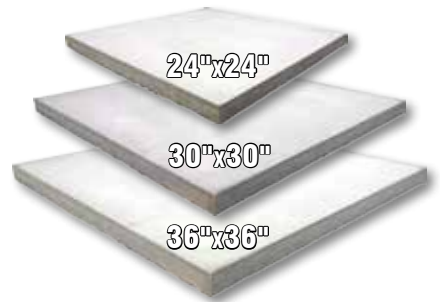

Stepping Stone

SKU	Description	Quantity	Pallet Deposit
040933	18" x 24" Stepping Stone – Gray	40/Pallet	$14.00
040936	18" x 24" Stepping Stone – Red	40/Pallet	$14.00

Hand Troweled Stepping Stone

SKU	Description	Quantity	Pallet Deposit
042339	24" x 24" Hand Trowel Stepping Stone	20/Pallet	$14.00
042342	30" x 30" Hand Trowel Stepping Stone	10/Pallet	$14.00
042345	36" x 36" Hand Trowel Stepping Stone	5/Pallet	$14.00

- For use in light/pedestrian traffic areas
- Not vehicle traffic grade