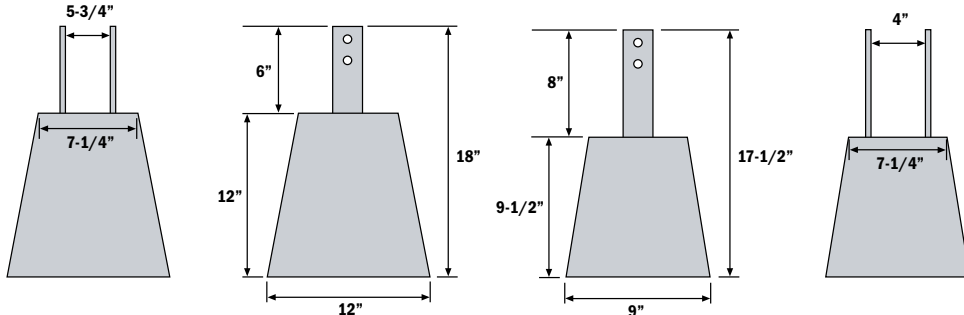

Strap Piers

SKU	Description	Quantity
041142	4" Strap Pier	38 Pcs./Pallet
041148	6" Strap Pier	20 Pcs./Pallet

- Manufactured using a 3000 psi mix
- 4" Strap pier is designed to hold a 4x4
- 6" Strap pier is designed to hold a 6x6
- Strap has nail and bolt holes to attach to a wood post

6" Strap Pier

4" Strap Pier