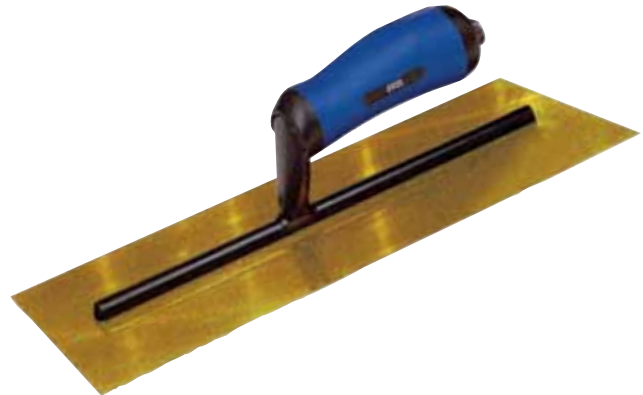

- Fiberglass tape is used to cover the joints between drywall panels
- Self adhesive – no pre mud required
- Stronger than paper tape

To order
1-800-325-6851
www.wswcorp.com

Drywall/Plastering

Midget Trowel

SKU	Description
620058	7 1/2" x 3" Midget Trowel

- High carbon steel
- Comfort cushion grip
- Shank is fused to blade for added strength

Golden Stainless Trowel

SKU	Description
620652	12" x 5" Golden Stainless Trowel
620654	13" x 5" Golden Stainless Trowel
620656	14" x 5" Golden Stainless Trowel

- Shaped and tempered to a golden finish
- Lightweight
- Comfort cushion grip
- Shank is fused to blade for added strength

Hawk

SKU	Description
626354	13" x 13" Hawk

- Aluminum
- Comfort cushion grip
- Reinforced handle