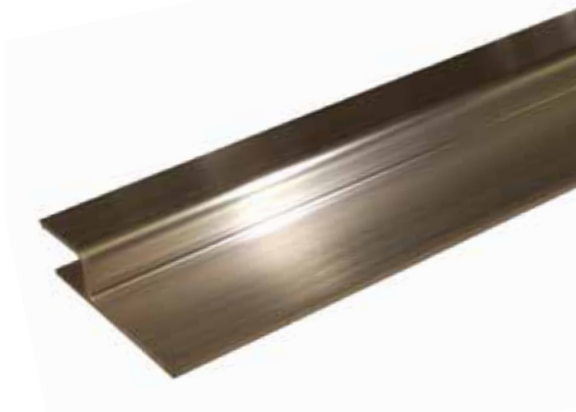

- Shaped and tempered to a golden finish
- Lightweight
- Comfort cushion grip
- Shank is fused to blade for added strength

Hawk

SKU	Description
626354	13" x 13" Hawk

- Aluminum
- Comfort cushion grip
- Reinforced handle