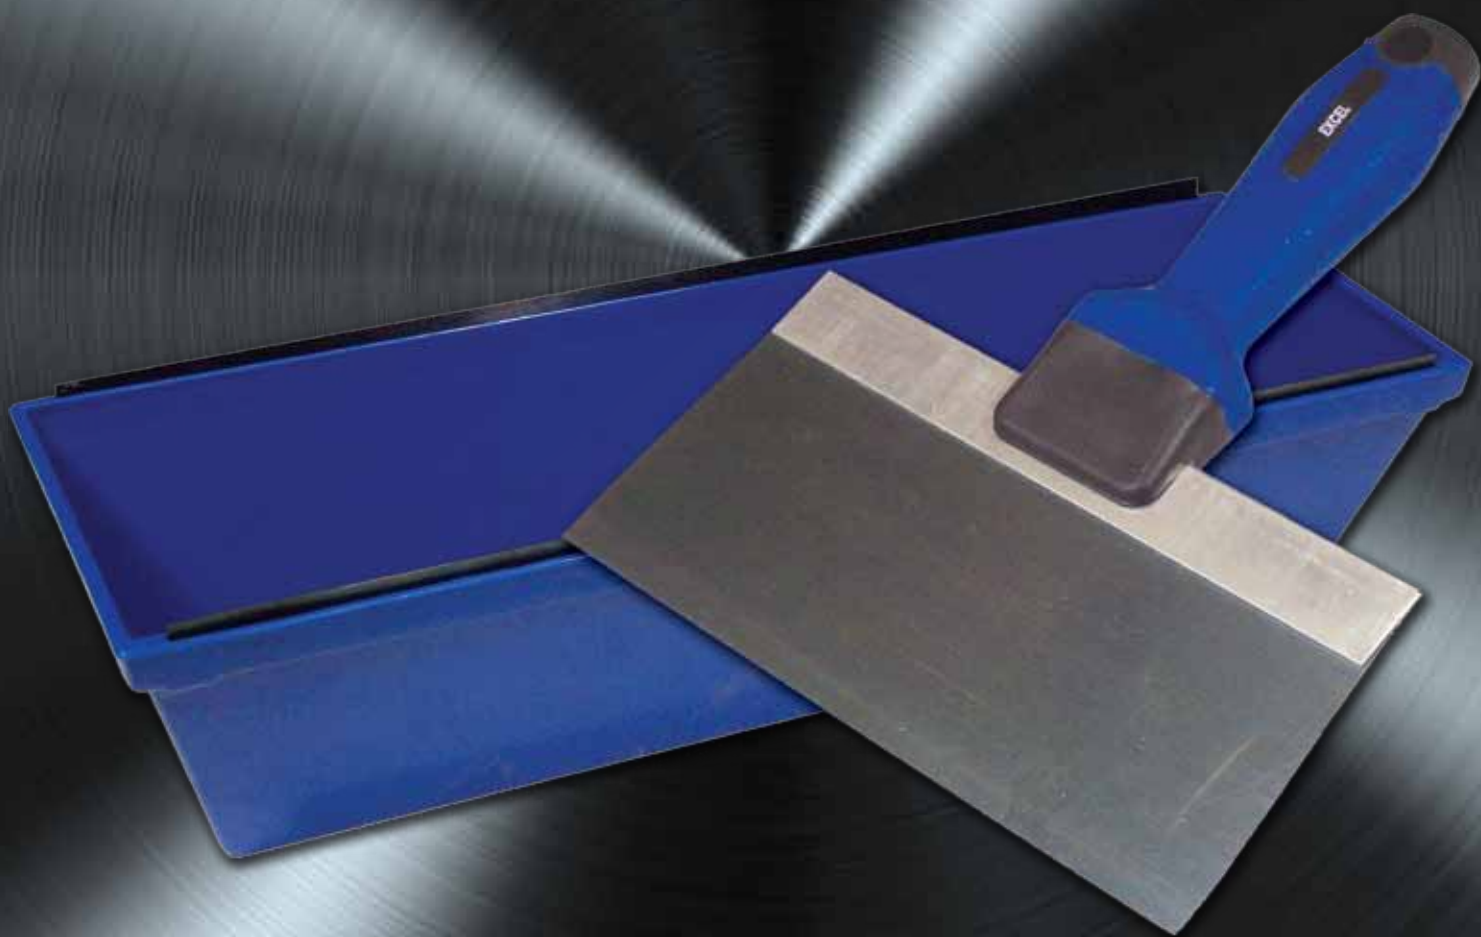

5-In-1 Painter Tool

Drywall/ Plastering