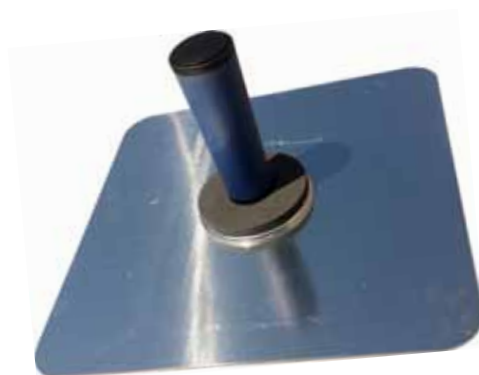

SKU	Description
620058	7 1/2" x 3" Midget Trowel

- High carbon steel
- Comfort cushion grip
- Shank is fused to blade for added strength

Golden Stainless Trowel

SKU	Description
620652	12" x 5" Golden Stainless Trowel
620654	13" x 5" Golden Stainless Trowel
620656	14" x 5" Golden Stainless Trowel

- Shaped and tempered to a golden finish
- Lightweight
- Comfort cushion grip
- Shank is fused to blade for added strength

Hawk

SKU	Description
626354	13" x 13" Hawk

- Aluminum
- Comfort cushion grip
- Reinforced handle