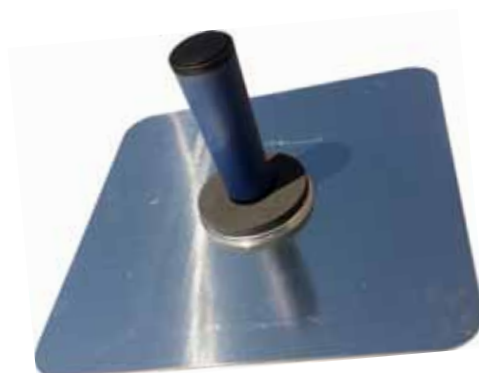

- Fiberglass tape is used to cover the joints between drywall panels
- Self adhesive – no pre mud required
- Stronger than paper tape

To order
1-800-325-6851
www.wswcorp.com

Drywall/Plastering

Midget Trowel

SKU	Description
620058	7 1/2" x 3" Midget Trowel

- High carbon steel
- Comfort cushion grip
- Shank is fused to blade for added strength

Golden Stainless Trowel

SKU	Description
620652	12" x 5" Golden Stainless Trowel
620654	13" x 5" Golden Stainless Trowel
620656	14" x 5" Golden Stainless Trowel

- Shaped and tempered to a golden finish
- Lightweight
- Comfort cushion grip
- Shank is fused to blade for added strength

Hawk

SKU	Description
626354	13" x 13" Hawk

- Aluminum
- Comfort cushion grip
- Reinforced handle