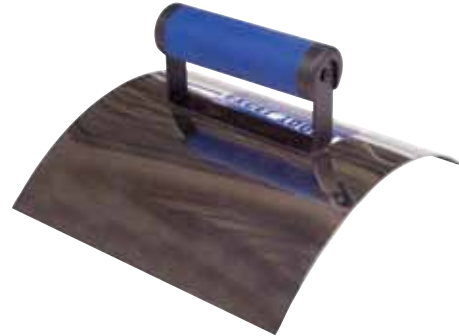

Wall Cap Tool

SKU	Description
636640	4" x 6" Wall Cap Tool
636642	6" x 8" Wall Cap Tool
636644	8" x 10" Wall Cap Tool

- High grade steel
- Riveted plastic handle