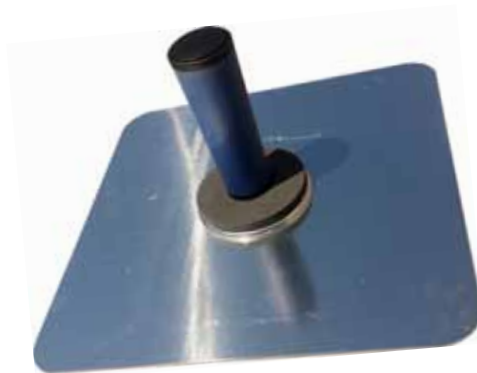

Hawk

SKU	Description
626354	13" x 13" Hawk

- Aluminum
- Comfort cushion grip
- Reinforced handle