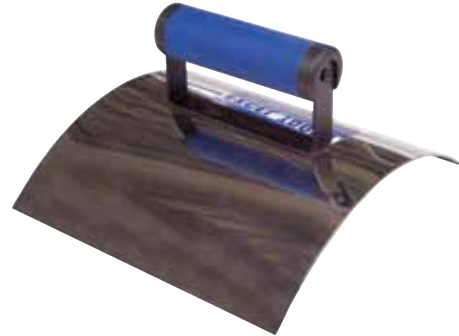

Wall Cap Tool

SKU	Description
636640	4" x 6" Wall Cap Tool
636642	6" x 8" Wall Cap Tool
636644	8" x 10" Wall Cap Tool

- Helps create a rounded top to a wall
- High grade steel
- Riveted plastic handle