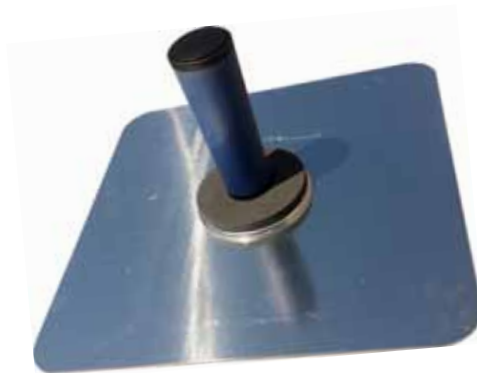

Hawk

SKU	Description
626354	13" x 13" Hawk

- Used to hold plaster, mortar, or similar materials.
- Aluminum
- Comfort cushion grip
- Reinforced handle