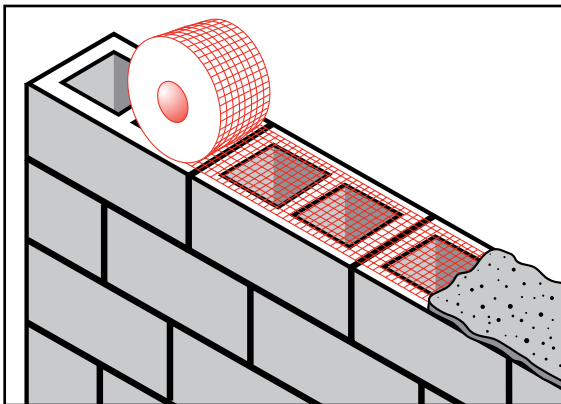

To order
1-800-325-6851
www.wswcorp.com

Masonry

Blue Tip Grout Bag

SKU	Description
636526	Blue Tip Grout Bag

- Quality vinyl bag with reinforced tip
- Can be cut to length

Grout Stop

SKU	Description	
100393	Grout Stop – 4" x 100'	48/Case
100396	Grout Stop – 6" x 100'	32/Case

- Prevents grout from falling through block core while maintaining positive bond in mortar joint
- Made of strong, non-corrosive 1/4" square polypropylene Monofilament mesh
- Available in 4" and 6" widths