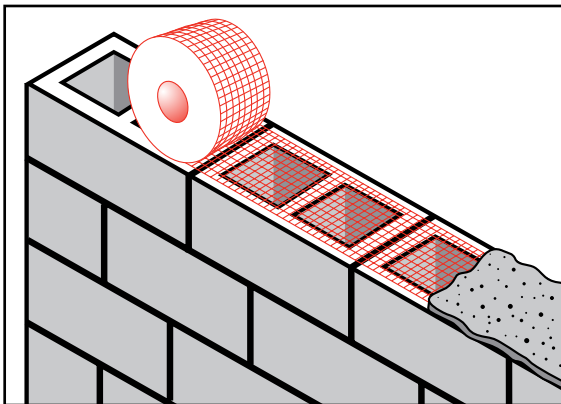

- Quality vinyl bag with reinforced tip
- Can be cut to length

Grout Stop

SKU	Description	Quantity
100393	Grout Stop – 4" x 100'	48/Case
100396	Grout Stop – 6" x 100'	32/Case

- Prevents grout from falling through block core while maintaining positive bond in mortar joint
- Made of strong, non-corrosive 1/4" square polypropylene Monofilament mesh
- Available in 4" and 6" widths